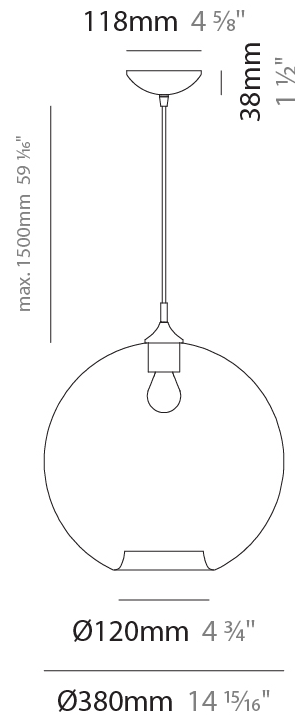

PARIGI PALLA MONOPOINT SUSPENSION

D141096-

base number   Finish
Options

PROJECT	_____
TYPE	_____
SPECIFIER	_____
QUANTITY	_____
DATE	_____

1. To build a product code in our configurator select the specify button on the base model # product page
2. To build a manual product code on this datasheet choose from the options listed below in blue font and add the suffix to the base model #

GENERAL

Series: Parigi Palla
Subseries: Parigi Palla Monopoint
Partner: Cangini & Tucci
Division: Design
Installation: Suspension
Product Type: Pendant
Mounting Location: Ceiling

PHYSICAL

Shape: Sphere
Diameter (mm): 380
Diameter (in): 14 ¹⁵/₁₆
Height (mm): 380
Height (in): 14 ¹⁵/₁₆
Max. Overall Height (mm): 1880
Max. Overall Height (in): 74
Weight (kg): 2.40
Weight (lbs): 5.29
Fixture Finish: [AMB / GRN / PNK / RUB / SKB / SMK / TOB / TRA](#)
Holder Finish: CHR
Fixture Material: Glass / Metal
Primary Material: Glass - Borosilicate
Cable Details: 1500mm Cable

ELECTRICAL

Number of Lamps: 1
Lamp Type: LED Retrofit
Bulb Included: Bulb Not Included
Max. Wattage Per Lamp (W): 8
Lamp Base: E26
Input Voltage (V): 120
Upon Request: 277Vac / GU24

LED

OPTICAL

RATINGS AND CERTIFICATIONS

Certified By: Certified for North American Standards
IP rating: IP20