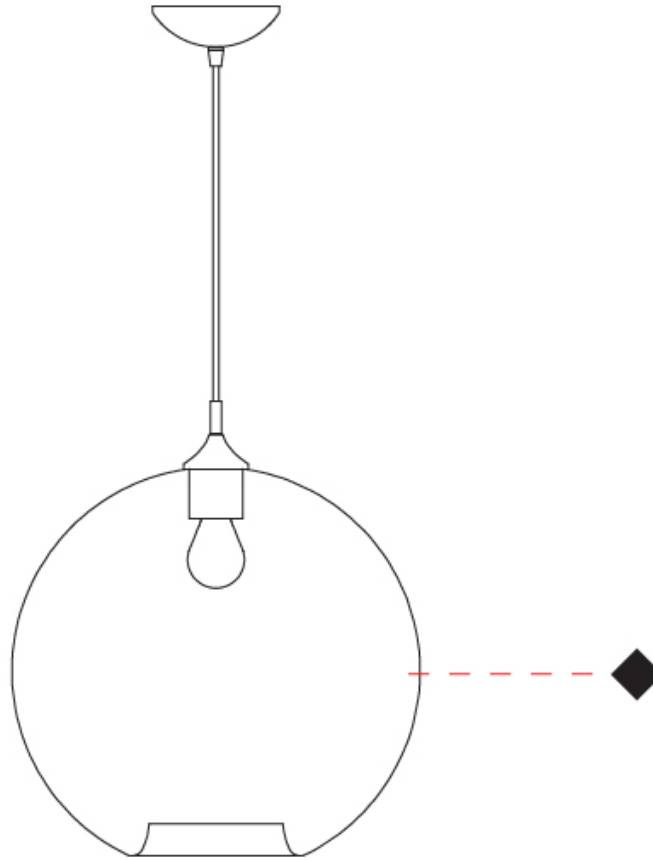

PARIGI PALLA MONOPOINT SUSPENSION

D141096-

PROJECT _____

TYPE _____

SPECIFIER _____

QUANTITY _____

DATE _____

D